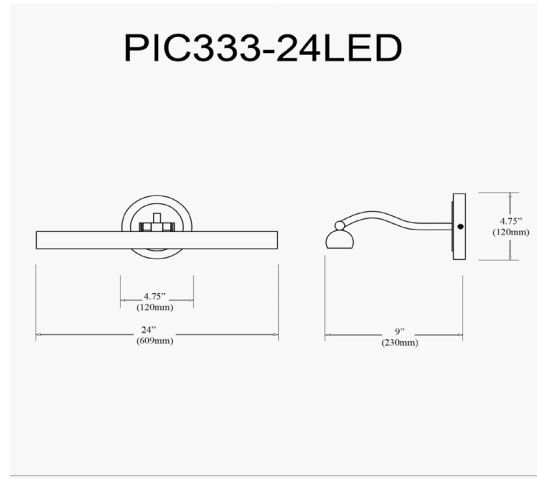

PIC333-24LED-SC - Reina 30W Picture Light, SC

30W Satin Chrome Picture Light

Height	2.75"
Width/Length	24"
Depth	9"
Weight	4 lbs

Body Material	Metal
Finish/Color	Satin Chrome
Type of Finish	Electroplated

Light Qty	1
Light Base	LED
Light Max Watt	30
Light Inc	Yes
Light Lumens	2100(Initial) 1200(Delivered)
Light CRI	90+
Light CCT	2700K~3000K
Light Life	30000 Hours

Dimmable	Not Dimmable
LED Compatible	Integrated LED
Total Wattage	30W

Second Material	Glass
Second Finish/Color	Frosted

Rated For	Dry Location
Voltage	120V

Approval	cUL or equivalent
Warranty	3 Year Limited
Install Position	Wall

Date:	Notes:
Fixture Type:	
Job Name:	

Lighting | LED | Shades | Custom Designs